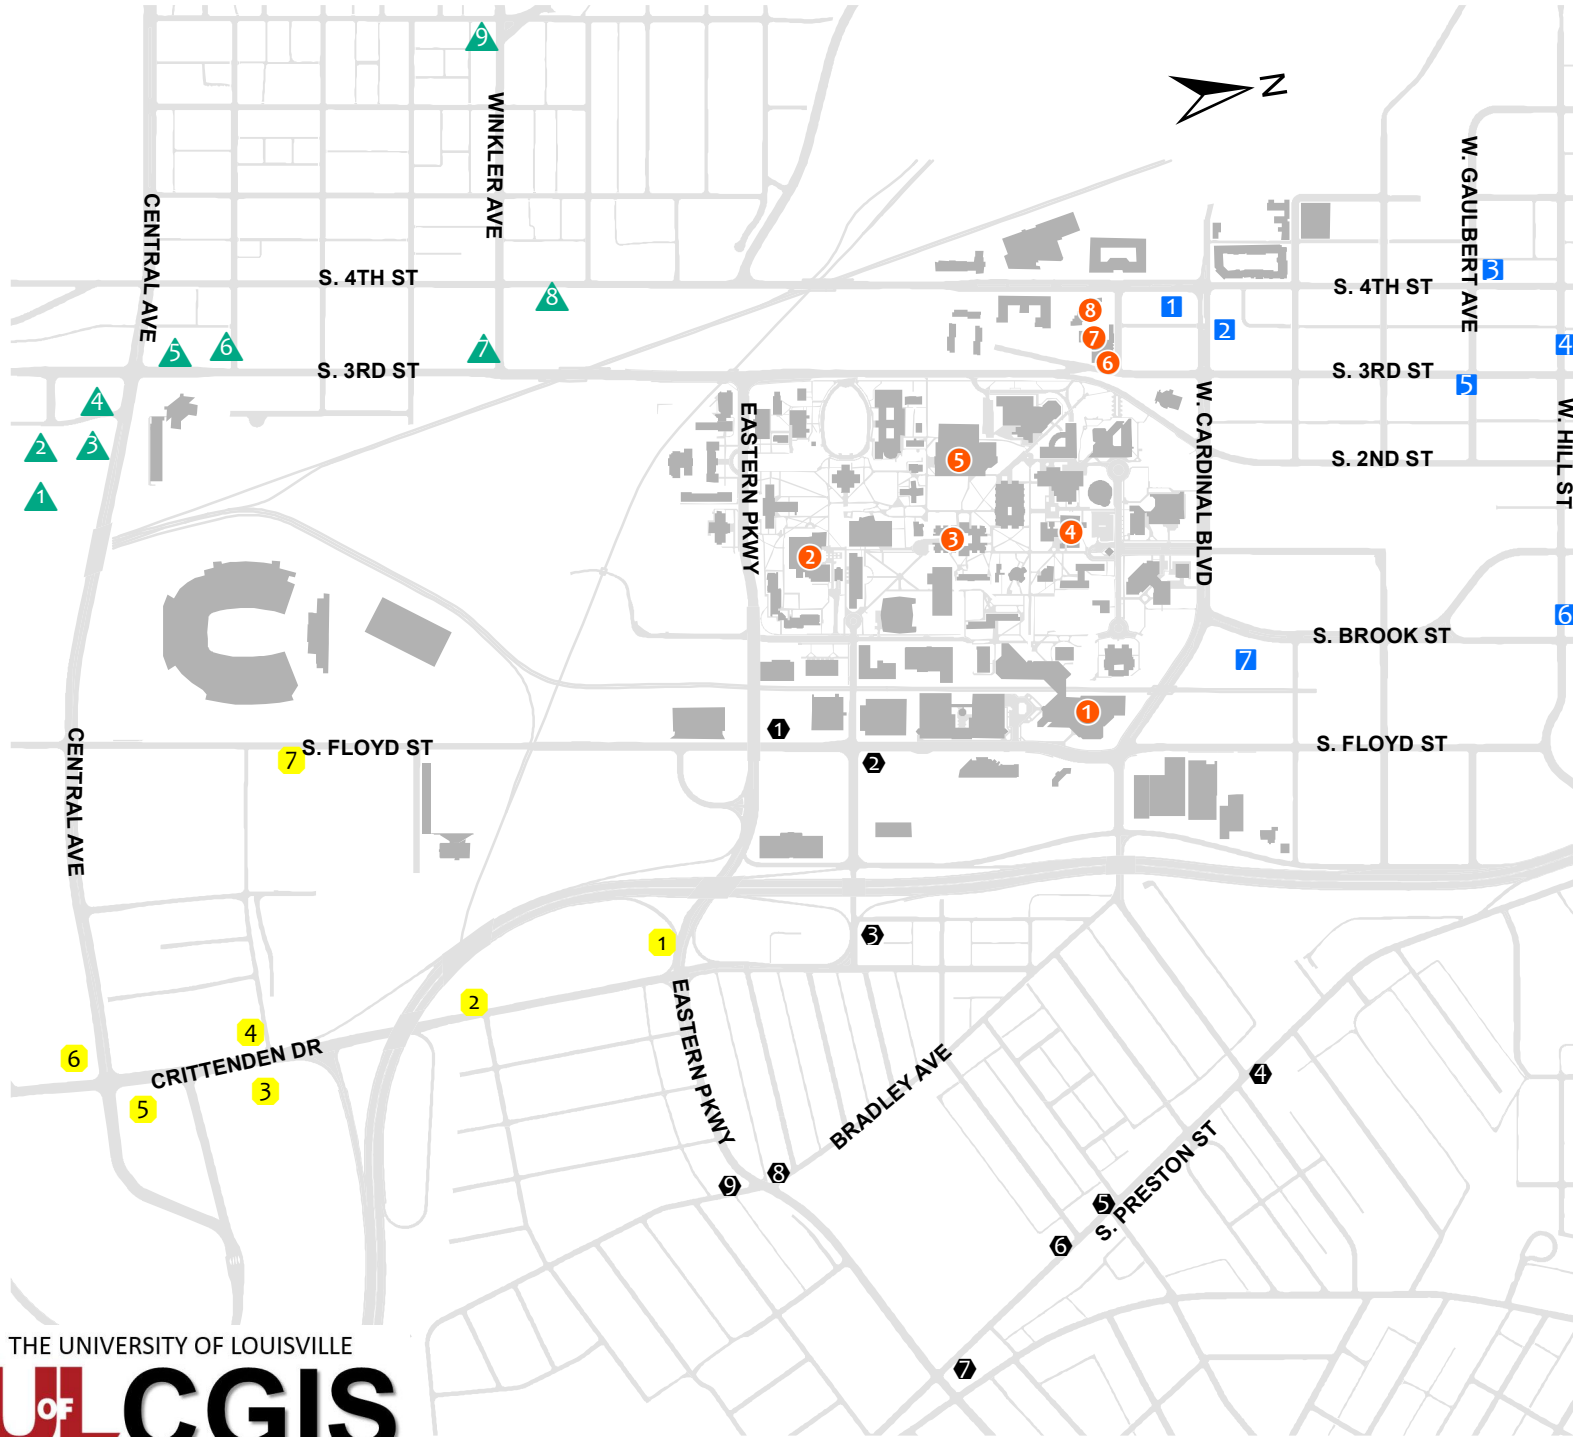

# UNIVERSITY OF LOUISVILLE: BELKNAP CAMPUS AREA DINING

- Arby's, 2804 Crittenden Dr 
- Bazo's Fresh Mexican Grill, 1907 S. 4th St 
- Beef O'Brady's, 3101 S. 2nd St 
- Burger King, 2700 Crittenden Dr 
- Cardinal Hall of Fame Café, 2745 Crittenden Dr 
- Chick-fil-A, Student Activities Center 
- China Inn, 1925 S. 4th St 
- The Comfy Cow, 339 W. Cardinal Blvd 
- Chinese Chef, 2619 S. 4th St 
- Cluckers, 323 W. Cardinal Blvd 
- Cottage Inn, 570 Eastern Pkwy 
- Cracker Barrel, 2701 Crittenden Dr 
- Dairy Kastle, 575 Eastern Pkwy 
- Denny's, 434 Eastern Pkwy 
- Damon's Grill, Student Activities Center 
- Double Dragon, 3179 S. 2nd St 
- Einstein Bagels, Humanities Building 
- El Mocajete Mexican, 3022 S. 3rd St 
- Global Market, Student Activities Center 
- The Granville, 1601 S. 3rd St 
- Hill Street Fish Fry, 111 E. Hill St 
- Home Run Burger & Fries, 303 W. Cardinal Blvd 
- J. Gumbo's, 1923 S. 4th St 
- Jazzman's, Student Activities Center 
- Jimmy John's, 341 W. Cardinal Blvd 
- Kroger, 3165 S. 2nd St 
- Little Caesars, 3181 S. 2nd St 
- Louisville Pizza Pub, 2500 Crittenden Dr 
- McAlister's Deli, Miller Information Technology 
- McDonald's, 301 Warnock St 
- MeinBowl, Student Activities Center 
- Moby Dick, 2700 S. 3rd St 
- Mt. Fuji Japanese, 307 W. Cardinal Blvd 
- The Nest, 318 Brandeis Ave 
- Nord's Bakery, 2118 S. Preston St 
- Papa John's, Student Activities Center 
- Papa John's, 2336 S. Floyd St 
- Qdoba Mexican Grill, 1832 S. 3rd St 
- Quick Zone/Freshens, Student Activities Center 
- Quill's Coffee Co., 327 W. Cardinal Blvd 
- Quiznos, 3173 S. 2nd St 
- The Root Cellar (Organic Market), 1484 S. 3rd St 
- Saigon One Vietnamese, 333 W. Cardinal Blvd 
- Santa Fe Café, 3000 S. Floyd St 
- Senor Iguanas, 3105 S. 2nd St 
- Shah's Mongolian Grill, 423 Warnock St 
- Simply to GO, Davidson Hall 
- Sonic Drive-in, 630 Winkler Ave 
- Starbucks, 3103 S. 2nd St 
- Sub Hub, 2000 Unity Place 
- Subway, 425 Warnock St 
- Subway, Student Activities Center 
- Sunergos Coffee, 2122 S. Preston St 
- Taco Bell and Pizza Hut, 1817 Brook St 
- Tailgaters Bar and Grill, 2787 Floyd St 
- The Tavern, 1532 S. 4th St 
- Tom + Chee, 319 W. Cardinal Blvd 
- Tulip Tree Café-Heine Bros Coffee, Ekstrom Library 
- The Ville Grille, 300 Brandeis Ave 
- Vito's Italian Eatery, 1919 S. Preston St 
- Wendy's, Student Activities Center 
- White Castle, 793 Eastern Pkwy 
- Zanzabar, 2100 S. Preston St. 