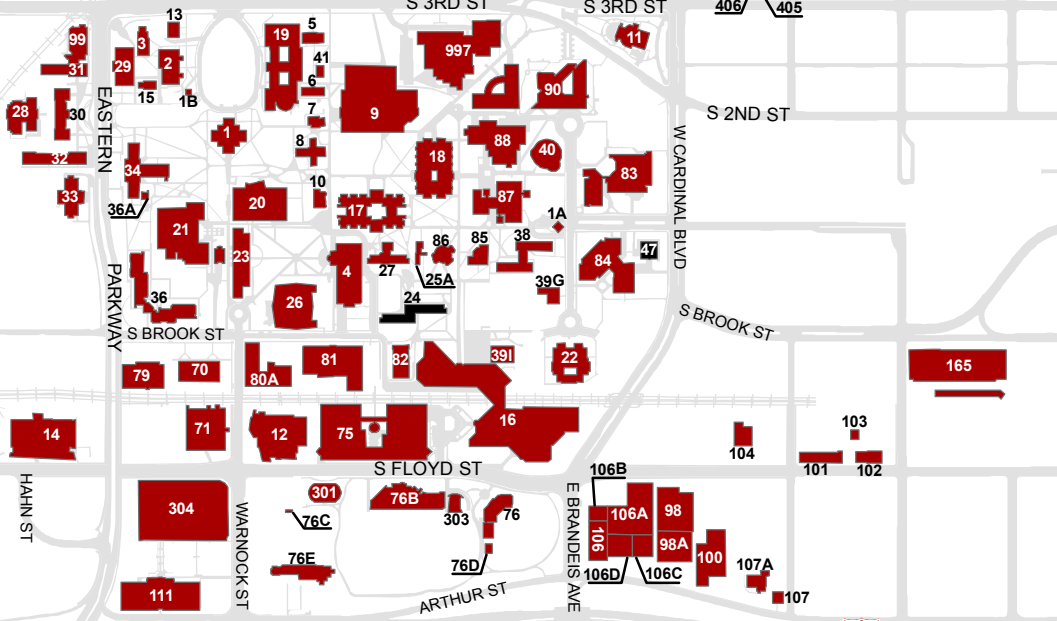

Steam and Chilled Water Plant #70  
 Student Recreation Center #123  
 Student Services Annex #82  
 Studio Arts/HPES Building #71  
 The Belknap Playhouse #11  
 The Grove #408  
 The Grove (Garage) #408  
 The Province #401  
 The Ville Grill #48A  
 The Yum! Center #14  
 Trager Center #109A  
 Triangle Fraternity #39O  
 University Planning Design & Construction #89  
 University Tower Apartments #48  
 Urban & Public Affairs #43  
 West Information Center #1B  
 William F. Ekstrom Library #9  
 William S. Speed Building #32  
 Wilson W. Wyatt Hall Brandeis School of Law #19  
 Woodford R. and Harriett B. Porter Building College of Education & Human Development #84  
 Woodrow Mann & Florence Strickler Hall #88

## Legend

- Wireless Status**
- Pervasive Wireless
  - No UofL Wireless

Status as of 4/11/16

CENTRAL

S FLOYD ST

310

124

University Pointe  
(Under construction)

← To I-264 To Downtown →