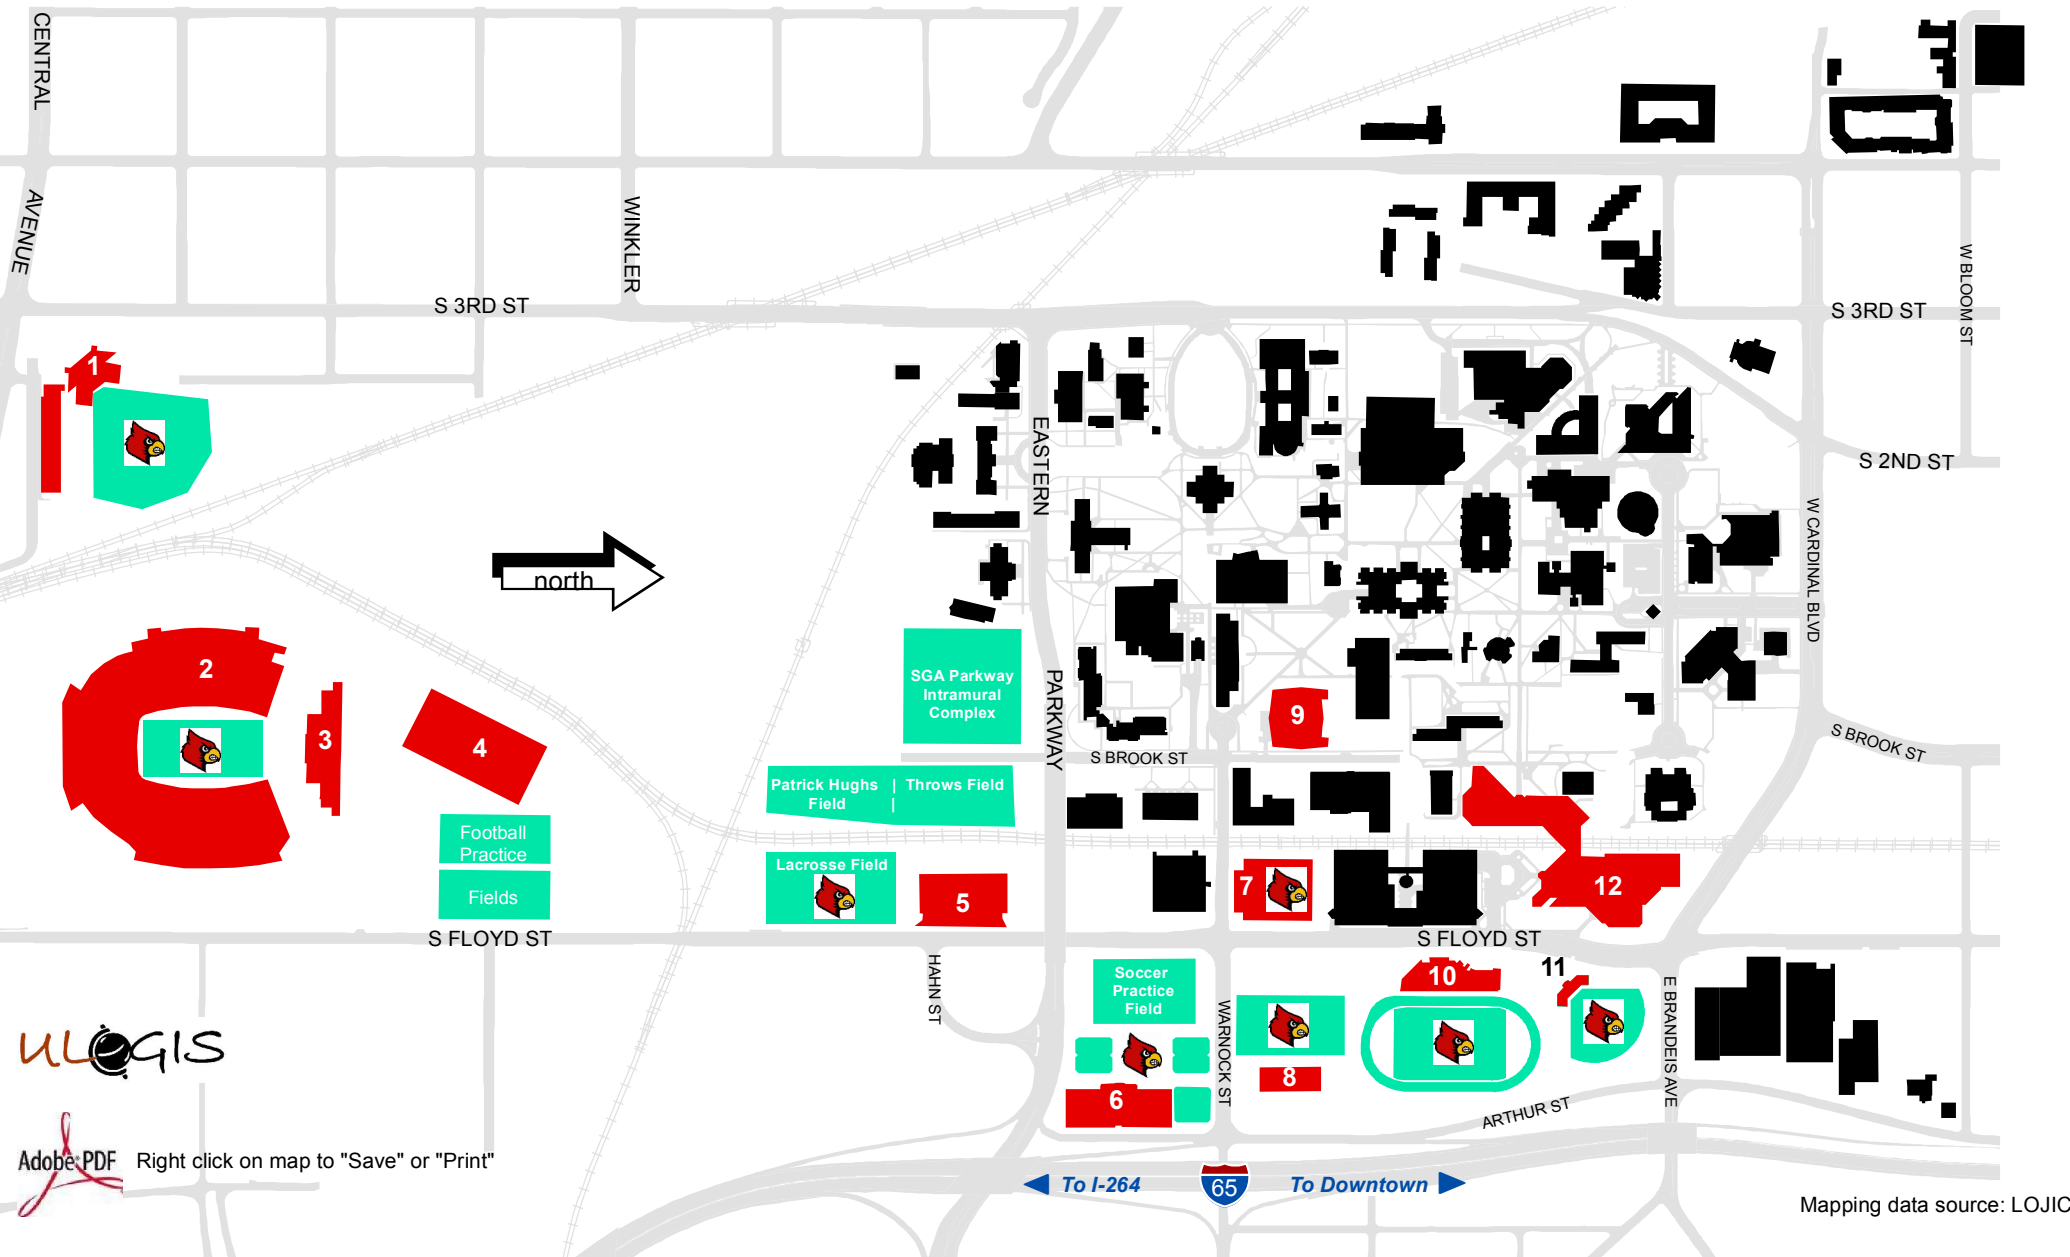

# UNIVERSITY OF LOUISVILLE: BELKNAP CAMPUS SPORTS & ATHLETICS

- 1-Jim Patterson Baseball Stadium
- 2-Papa John's Cardinal Stadium
- 3-Howard Schnellenberger Football Complex
- 4-Trager Center
- 5-The Yum! Center
- 6-Bass-Rudd Tennis Center
- 7-Ralph Wright Natatorium
- 8-Marshall Center
- 9-Matthew H. Crawford Gymnasium
- 10-Soccer & Track Stadium
- 11-Ulmer Stadium
- 12-Donald C & Lavinia Swain Student Activities Center

ULOGIS

Adobe PDF Right click on map to "Save" or "Print"

To I-264 To Downtown

Mapping data source: LOJIC